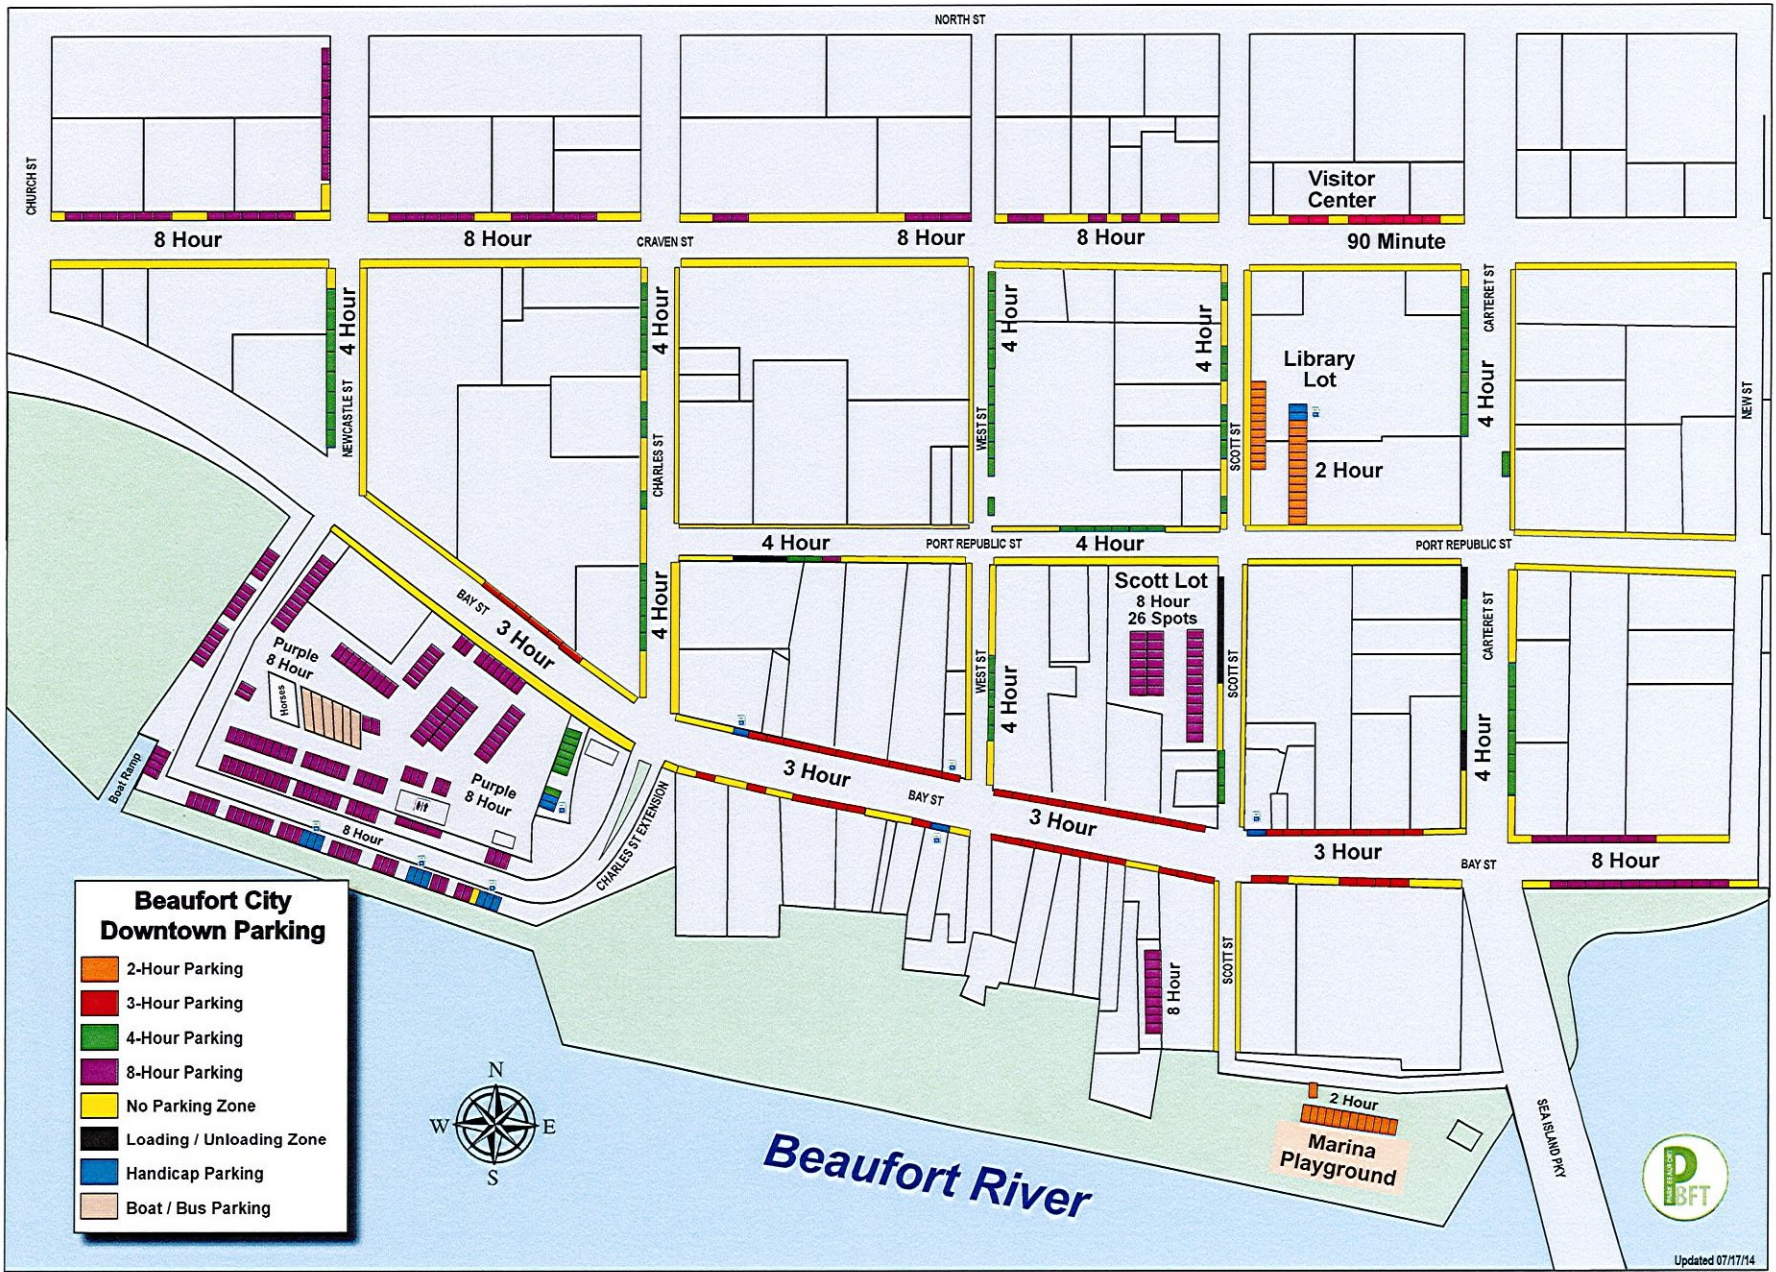

Beaufort City Downtown Parking

Beaufort City Downtown Parking

- 2-Hour Parking
- 3-Hour Parking
- 4-Hour Parking
- 8-Hour Parking
- No Parking Zone
- Loading / Unloading Zone
- Handicap Parking
- Boat / Bus Parking

Beaufort River

Updated 07/17/14

Main Planning Beaufort: 843-517-6603